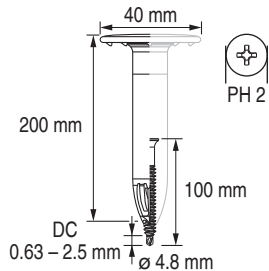

2059204
22.01.2014

S-IDP 4.8S/40x260 # 2045776

Rostfrei/Inox/Stainless

2059204