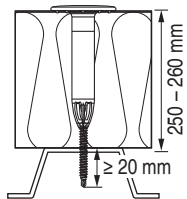

2059204
22.01.2014

S-IDP 4.8S/40x260 # 2045776

Rostfrei/Inox/Stainless

2059204