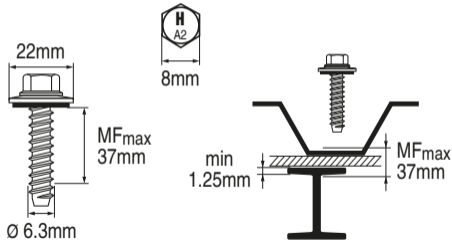

S-MP 74S 6.3x50

283560

Rostfrei / Inox / Stainless A2

2081880