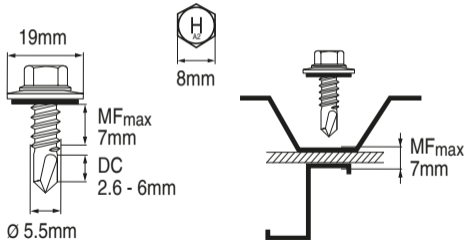

S-MD 63 S 5.5 x 25

413450

Rostfrei / Inox / Stainless A2

2009452