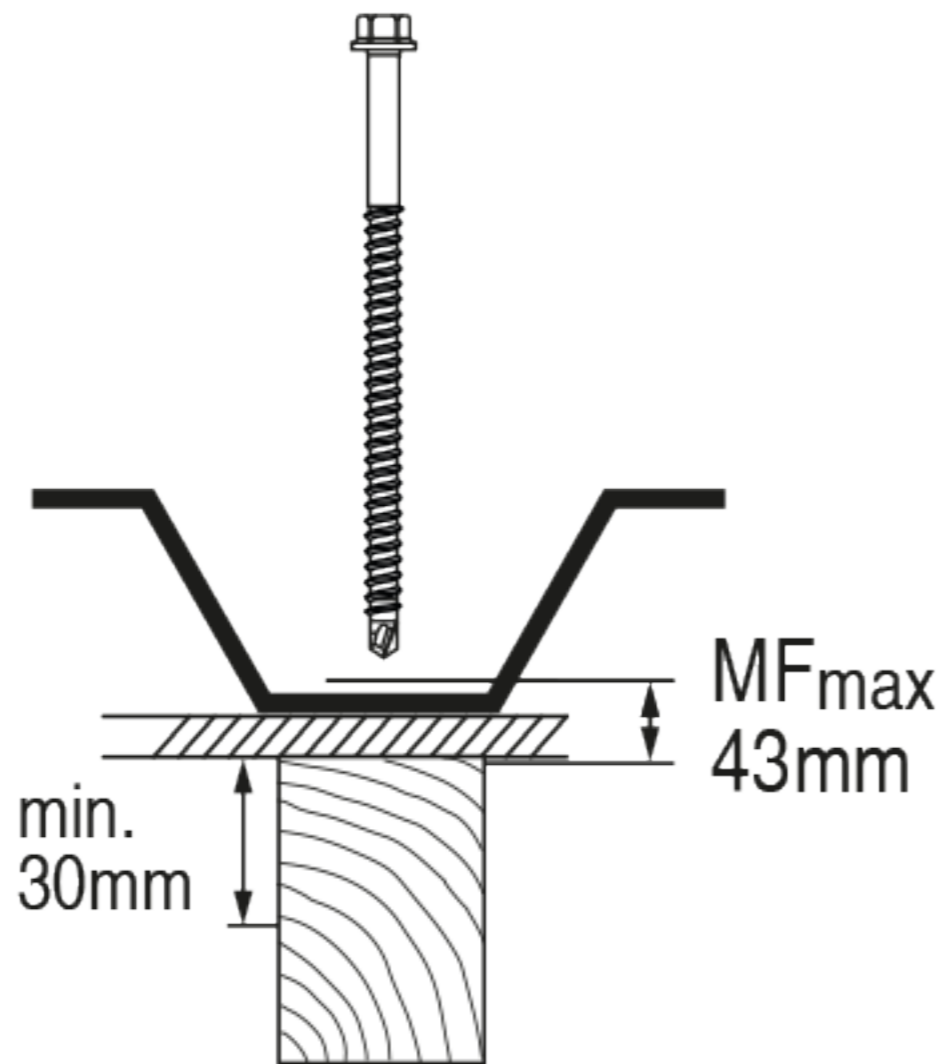

S-MDW01S 6,5x80

2284771

DC
0.4-2mm

Rostfrei / Inox / Stainless A2

2289448