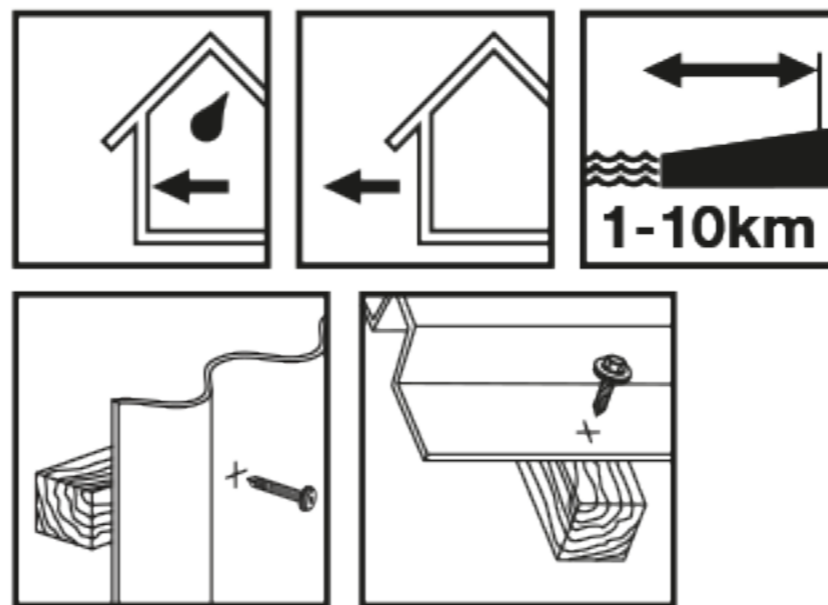

S-MDW01S 6,5x80

2284771

DC
0.4-2mm

Rostfrei / Inox / Stainless A2

2289448