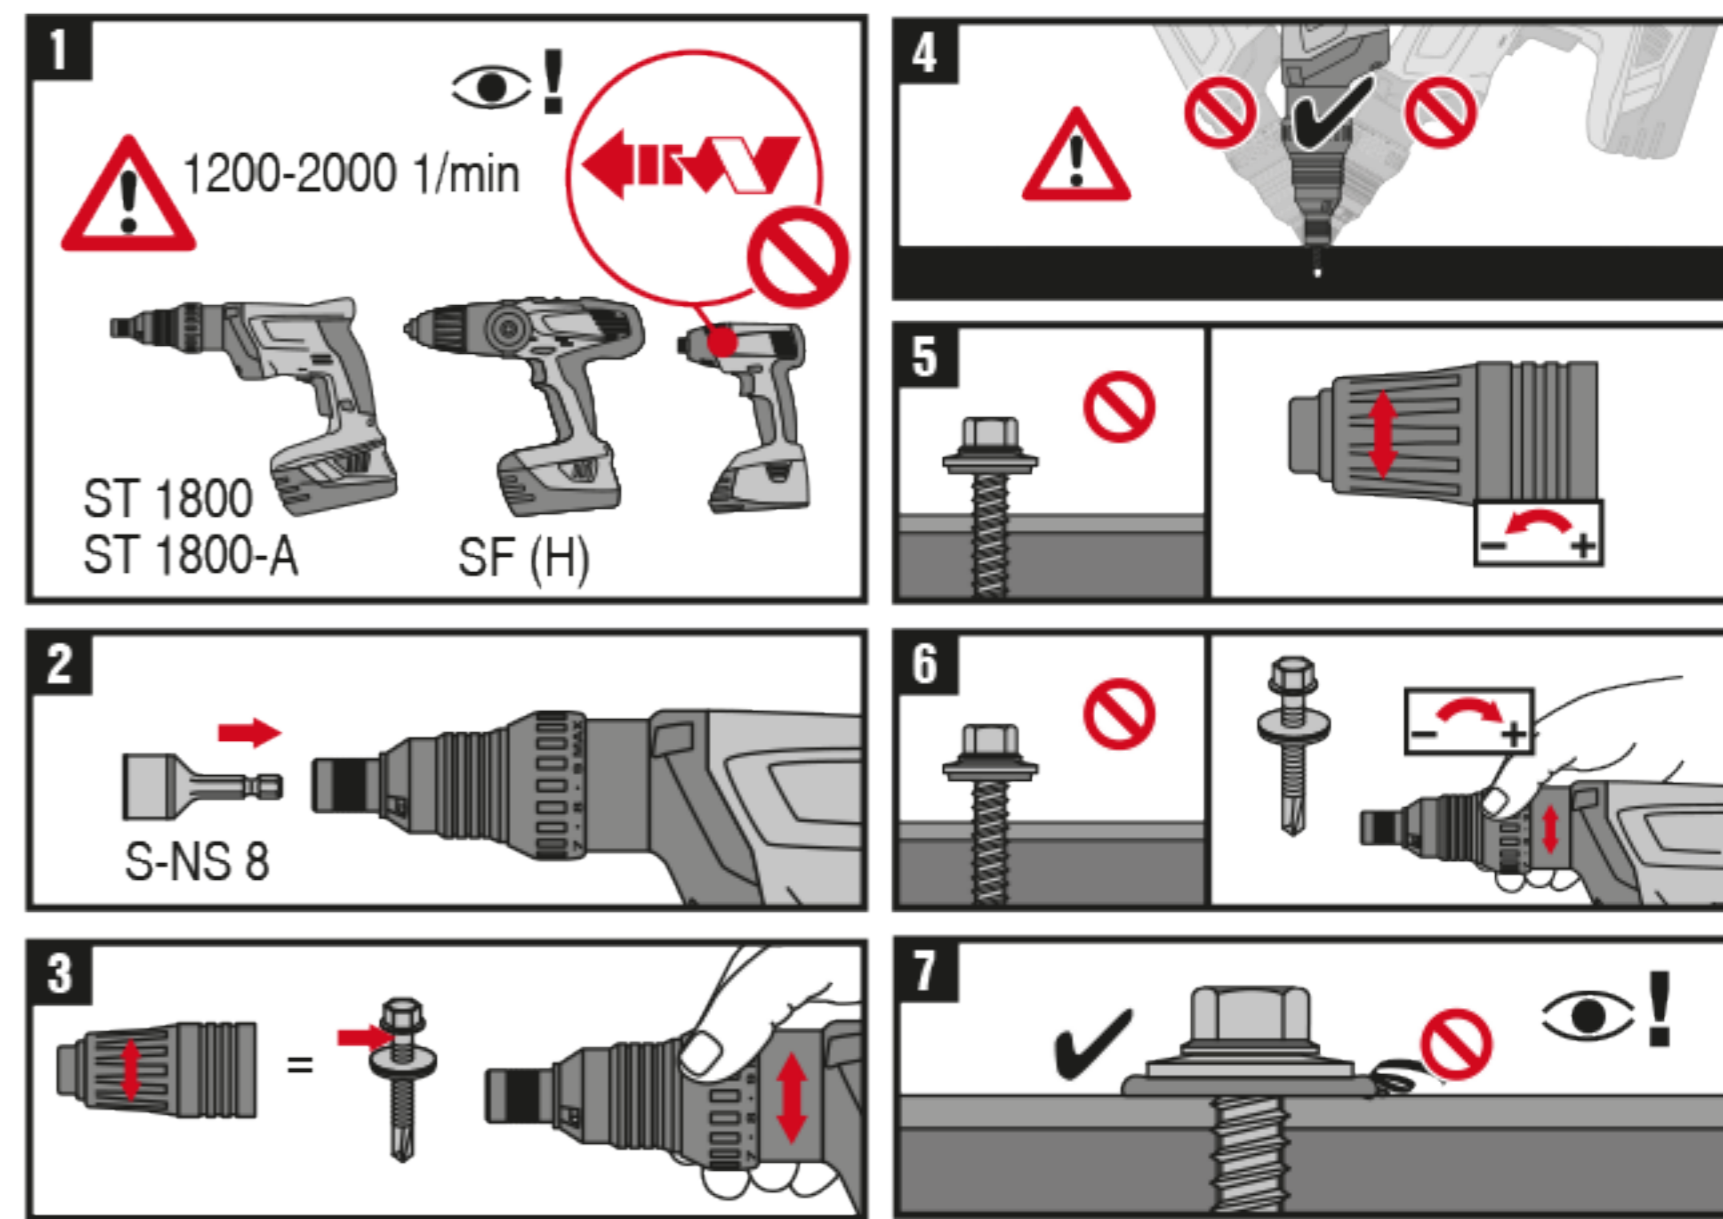

S-MDW01S 6,5x80

2284771

DC
0.4-2mm

Rostfrei / Inox / Stainless A2

2289448