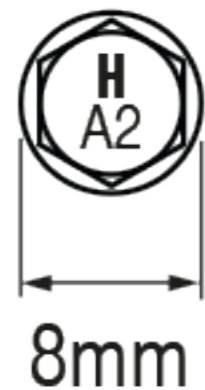

S-MDW01S 6,5x80

2284771

DC
0.4-2mm

Rostfrei / Inox / Stainless A2

2289448