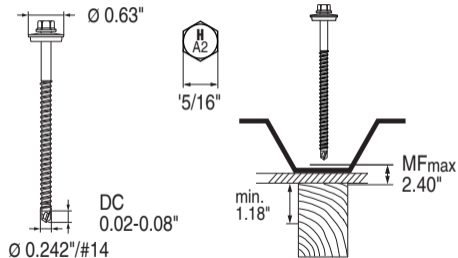

S-MDW 14-10 x 4 HWH # 3 SS304 #2322191

Rostfrei / Inox / Stainless A2

2326095-02.2021