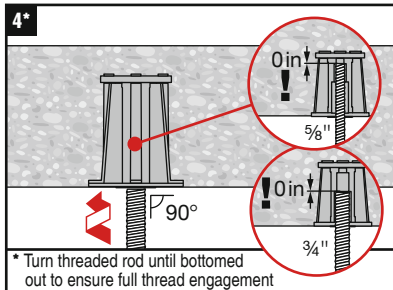

* Turn threaded rod until bottomed out to ensure full thread engagement