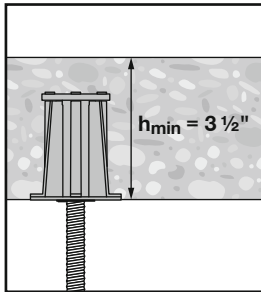

* Turn threaded rod until bottomed out to ensure full thread engagement